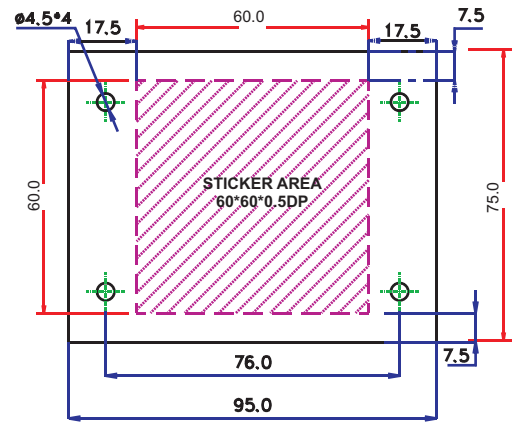

Mechanical Specification:

- Dimensions : (95 W X 75 H X 24D) mm
- Color : Black
- Weight : 0.35Kg

G.A.Diagram:

ALL DIMENSIONS ARE IN MM

Mounting Detail:

Wiring Configuration

Compatible Devices:

MODELS	DESCRIPTION
Avani	Analogue Addressable Fire Alarm Control Panel