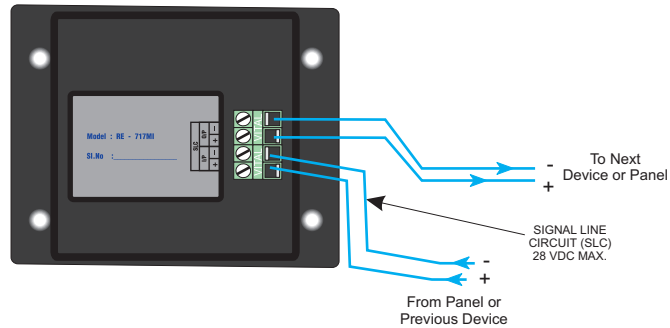

RE -717MI

Analogue Addressable Isolator Module

Product Overview:

The Isolator module is an automatic device that isolates a part of the loop by opening when the line voltage drops below 14Volts. These modules should be spaced between groups of sensors or modules in a loop to isolate the faulty area from the rest of the loop. If a short occurs between any two isolators, then both isolators immediately switch to an open state and isolate the devices between them. The remaining units on the loop continue to fully operate. A maximum of 20 devices recommended to connect each isolator. The module blinks to normal status and glow steady when activated.

Features:

- Module Status by YELLOW LED.
- Low Standby Current.
- Available with suitable back boxes

Electrical Characteristics

- Min Supply Voltage (V_{min}) : 17V
- Max Supply Voltage(V_{max}) : 28VDC
- Nominal Supply Voltage(V_{nom}) : 24VDC
- Quiescent Current at 24V(I_c) : 30 μ A
- Leakage Current at 24V(I_l) : 2 mA when isolating
- Max Curent (through loop)(I_s) : 1A continuous, 3A Peak
- Isolating Voltage (V_{co}) : <14V
- Maximum on resistance(Z_c) : 0.02 Ω
- Re-connect Voltage(V_{oc}) : 14 ~ 16V

Mechanical Specification:

- Dimensions : (95 W X 75 H X 24D) mm
- Color : Black
- Weight : 0.35Kg

G.A.Diagram:

ALL DIMENSIONS ARE IN MM

Mounting Detail:

Wiring Configuration

Compatible Devices:

MODELS	DESCRIPTION
Avani	Analogue Addressable Fire Alarm Control Panel

Ordering Information:

MODEL	DESCRIPTION
RE - 717MI	Analogue Addressable Isolator Module

*In the interest of improving quality and design, Ravel reserve the right to change the specification without prior notice.