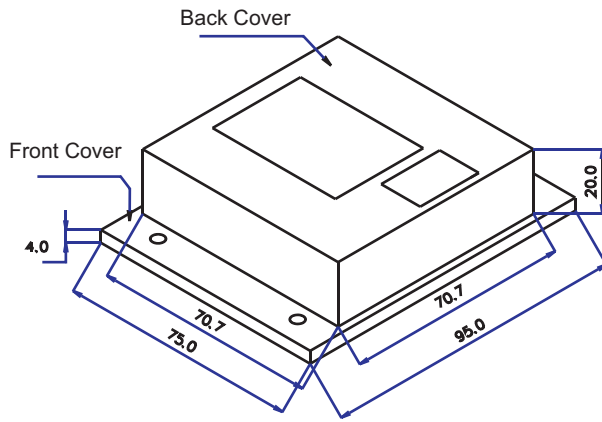

RE -717MI

Analogue Addressable Isolator Module

Product Overview:

The Isolator module is an automatic device that isolates a part of the loop by opening when the line voltage drops below 14Volts. These modules should be spaced between groups of sensors or modules in a loop to isolate the faulty area from the rest of the loop. If a short occurs between any two isolators, then both isolators immediately switch to an open state and isolate the devices between them. The remaining units on the loop continue to fully operate. A maximum of 20 devices recommended to connect each isolator. The module blinks to normal status and glow steady when activated.

Features:

- Module Status by YELLOW LED.
- Low Standby Current.
- Available with suitable back boxes

Electrical Characteristics

- Min Supply Voltage (V_{min}) : 17V
- Max Supply Voltage(V_{max}) : 28VDC
- Nominal Supply Voltage(V_{nom}) : 24VDC
- Quiescent Current at 24V(I_c) : 30 μ A
- Leakage Current at 24V(I_l) : 2 mA when isolating
- Max Curent (through loop)(I_s) : 1A continuous, 3A Peak
- Isolating Voltage (V_{co}) : <14V
- Maximum on resistance(Z_c) : 0.02 Ω
- Re-connect Voltage(V_{oc}) : 14 ~ 16V

Mechanical Specification:

- Dimensions : (95 W X 75 H X 24D) mm
- Color : Black
- Weight : 0.35Kg

G.A.Diagram:

ALL DIMENSIONS ARE IN MM

Mounting Detail:

Wiring Configuration

Compatible Devices:

MODELS	DESCRIPTION
Avani	Analogue Addressable Fire Alarm Control Panel